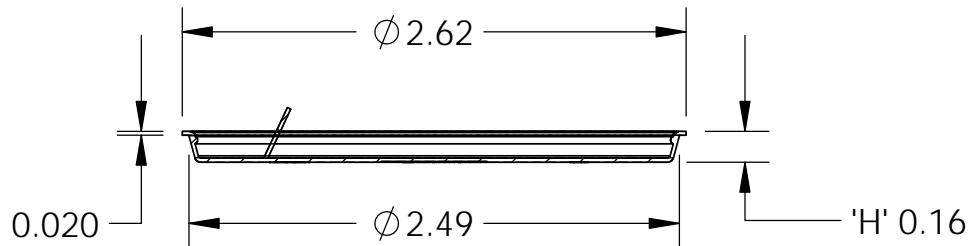

- Notes:
1. Material: Polypropylene (PP)
 2. Weight: Approx 2.5 grams
 3. Omega Part # 9225

DIMENSION	TOLERANCE
.00	.015
.000	.010

15210 Desman Rd.
La Mirada, CA 90638
(714) 670-6400
omegapkg.com

PROPRIETARY AND CONFIDENTIAL
THE INFORMATION CONTAINED
IN THIS DRAWING IS THE SOLE
PROPERTY OF OMEGA PKG.
ANY REPRODUCTION IN PART OR
AS A WHOLE WITHOUT THE
WRITTEN PERMISSION OF OMEGA
PACKAGING IS PROHIBITED.

REVISION	DATE
IR	4/09/2015
LAST JO	DATE 9/11/2015

70mm Sealing Disc		DWG. NO.	SCALE
		9225-70-Sealing Disc	1:1